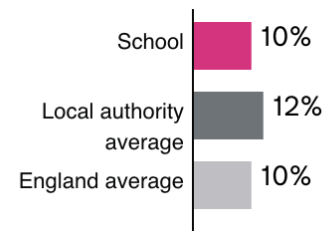

Pupils achieving at a higher standard in reading, writing and maths ?