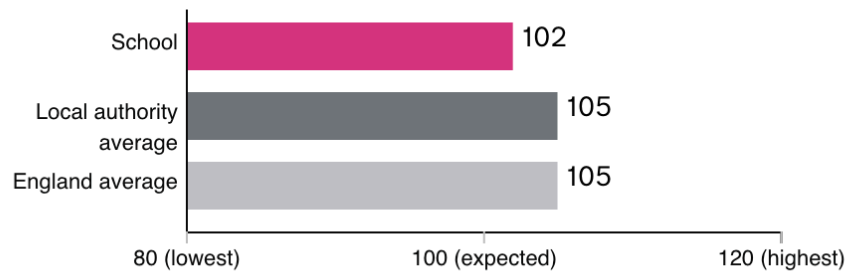

Average score in reading ?